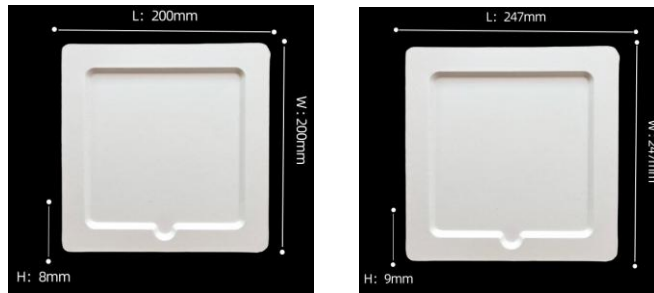

PLT - 007 PAPER FOOD TRAY

2.COLOR NATURAL WHITE

MODEL NO	STYLE NO	SIZE (mm) L x W x H	QTY / CTN	PRICE PER CTN	
				50.CTN	500.CTN
PLT - 007	PHOTO SAMPLE		200 ~ 300		

PLT - 008 PAPER FOOD TRAY

2.COLOR NATURAL WHITE