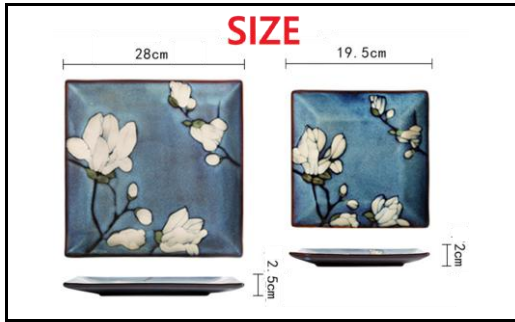

PLT - 027

CERAMIC TRAY

MODEL NO	STYLE NO	SIZE (cm) L x W x H	QTY / CTN	PRICE PER CTN	
				50.CTN	500.CTN
PLT - 027	PHOTO SAMPLE		32		

PLT - 028