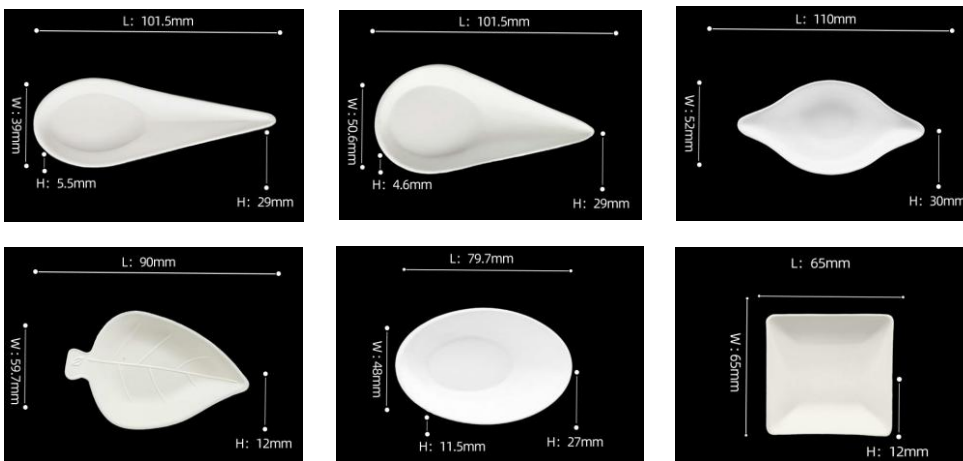

PLT - 009 PAPER FOOD PLATE

MODEL NO	STYLE NO	SIZE (mm) L x W x H	QTY / CTN	PRICE PER CTN	
				50.CTN	500.CTN
PLT - 009	PHOTO SAMPLE		200 ~ 300