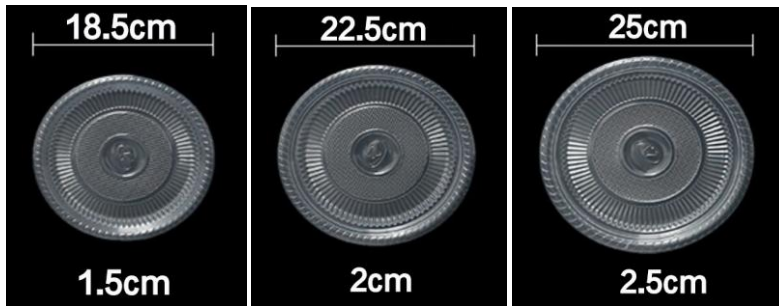

PFC - 036

PLASTIC FOOD CONTAINER WITH LID ( BOWL ) - BLACK & CLEAR

MODEL NO	STYLE NO	SIZE ( mm ) L x W x H	QTY / CTN	PRICE PER CTN	
				50.CTN	500.CTN
PFC - 036	PHOTO SAMPLE		150		

PFC - 037

PLASTIC ROUND & OVAL PLATE