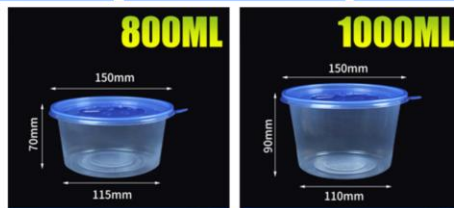

## PLASTIC LUNCH BOX WITH LID

MODEL NO	STYLE NO	SIZE (inch) L x W x H	QTY / CTN	PRICE PER CTN	
				50.CTN	500.CTN
PFC - 009	GZ-12 ( 12oz )	5.9 x 4.6 x 2	150		
	GZ-16 ( 20oz )	7.8 x 5.4 x 2	150		
	GZ-24 ( 24oz )	7.8 x 5.4 x 2.5	150		
	GZ-26 ( 26oz )	8.8 x 6.1 x 2.5	150		
	GZ-32 ( 32oz )	8.8 x 6.1 x 2.8	150		
	GZ-32-2 ( 32oz )	8.8 x 6.1 x 2.8	150		
	GZ-38 ( 38oz )	8.8 x 6.1 x 3.0	150		

## BOAT-SHAPED SUSHI TRAY SET

\* COLOR : 5

SIZE : S / M / L

MODEL NO	STYLE NO	SIZE (inch) L x W x H	QTY / CTN	PRICE PER CTN	
				50.CTN	500.CTN
PFC - 010	7101 - S	11.4 x 6 x 2	150		
	7102 - M	14.5 x 7.1 x 2.8	150		
	7103 - L	17.7 x 8.8 x 2.8	150		