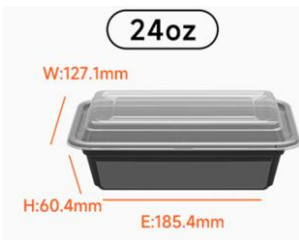

PFC - 005

PLASTIC FOOD CONTAINER WITH LID (RECTANGULAR)

MODEL NO	CAPACITY	SIZE (mm) L x W x H	QTY / CTN	PRICE PER CTN	
				50.CTN	500.CTN
PFC - 005	8.oz	photo sample	150		
	12.oz	"	150		
	16.oz	"	150		
	24.oz	"	150		
	28.oz	"	150		
	32.oz	"	150		
	38.oz	"	150		
	28.oz	2 COMPARTMENT	150