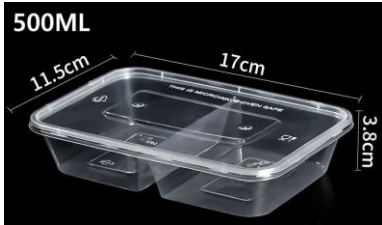

PFC - 033

PLASTIC FOOD CONTAINER WITH LID - BLACK & CLEAR

MODEL NO	STYLE NO	SIZE (cm) L x W x H	QTY / CTN	PRICE PER CTN	
				50.CTN	500.CTN
PFC - 033	PHOTO SAMPLE		200 ~ 250