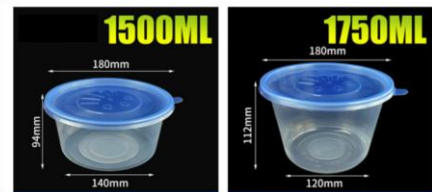

## PLASTIC LUNCH BOX WITH LID

MODEL NO	STYLE NO	SIZE (inch) L x W x H	QTY / CTN	PRICE PER CTN	
				50.CTN	500.CTN
PFC - 009	GZ-12 ( 12oz )	5.9 x 4.6 x 2	150		
	GZ-16 ( 20oz )	7.8 x 5.4 x 2	150		
	GZ-24 ( 24oz )	7.8 x 5.4 x 2.5	150		
	GZ-26 ( 26oz )	8.8 x 6.1 x 2.5	150		
	GZ-32 ( 32oz )	8.8 x 6.1 x 2.8	150		
	GZ-32-2 ( 32oz )	8.8 x 6.1 x 2.8	150		
	GZ-38 ( 38oz )	8.8 x 6.1 x 3.0	150		

## BOAT-SHAPED SUSHI TRAY SET

\* COLOR : 5

SIZE : S / M / L

MODEL NO	STYLE NO	SIZE (inch) L x W x H	QTY / CTN	PRICE PER CTN	
				50.CTN	500.CTN
PFC - 010	7101 - S	11.4 x 6 x 2	150		
	7102 - M	14.5 x 7.1 x 2.8	150		
	7103 - L	17.7 x 8.8 x 2.8	150		