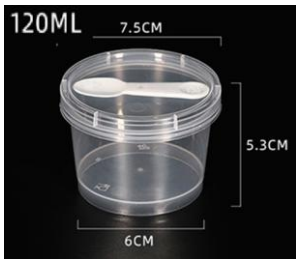

PFC - 013

PLASTIC FOOD & DESSERTS CONTAINER WITH LID

4.COLOR

MODEL NO	STYLE NO	SIZE (cm) L x W x H	QTY / CTN	PRICE PER CTN	
				50.CTN	500.CTN
PFC - 013	PHOTO SAMPLE		150 ~ 200		

PFC - 014

PLASTIC FOOD & DESSERTS CONTAINER WITH LID