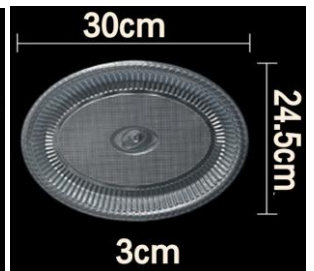

PFC - 036

PLASTIC FOOD CONTAINER WITH LID ( BOWL ) - BLACK & CLEAR

MODEL NO	STYLE NO	SIZE ( mm ) L x W x H	QTY / CTN	PRICE PER CTN	
				50.CTN	500.CTN
PFC - 036	PHOTO SAMPLE		150		

PFC - 037

PLASTIC ROUND & OVAL PLATE