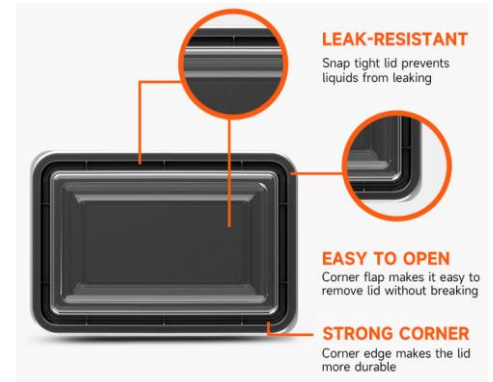

PFC - 005

PLASTIC FOOD CONTAINER WITH LID (RECTANGULAR)

MODEL NO	CAPACITY	SIZE (mm) L x W x H	QTY / CTN	PRICE PER CTN	
				50.CTN	500.CTN
PFC - 005	8.oz	photo sample	150		
	12.oz	"	150		
	16.oz	"	150		
	24.oz	"	150		
	28.oz	"	150		
	32.oz	"	150		
	38.oz	"	150		
	28.oz	2 COMPARTMENT	150