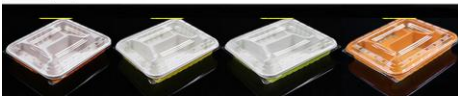

1200ML

MODEL NO	STYLE NO	SIZE (cm) L x W x H	QTY / CTN	PRICE PER CTN	
				50.CTN	500.CTN
PFC - 028	PHOTO SAMPLE		200 ~ 400		

PFC - 029