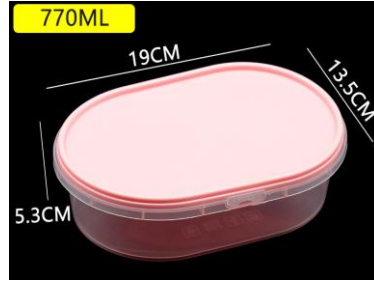

PFC - 013

PLASTIC FOOD & DESSERTS CONTAINER WITH LID

4.COLOR

MODEL NO	STYLE NO	SIZE (cm) L x W x H	QTY / CTN	PRICE PER CTN	
				50.CTN	500.CTN
PFC - 013	PHOTO SAMPLE		150 ~ 200		

PFC - 014