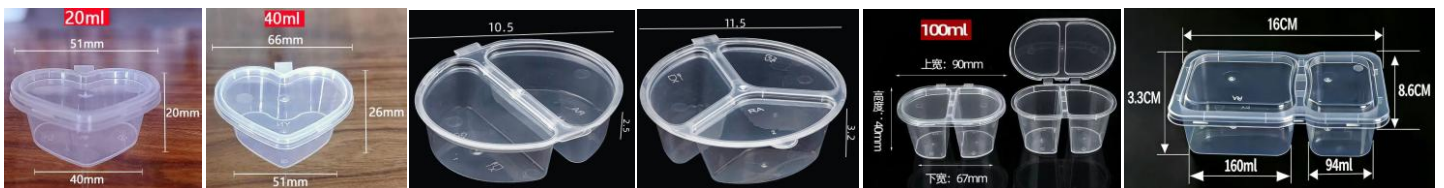

PFC - 034

PLASTIC SAUCE BOX

MODEL NO	STYLE NO	SIZE (cm) L x W x H	QTY / CTN	PRICE PER CTN	
				50.CTN	500.CTN
PFC - 034	PHOTO SAMPLE		500 ~ 1000