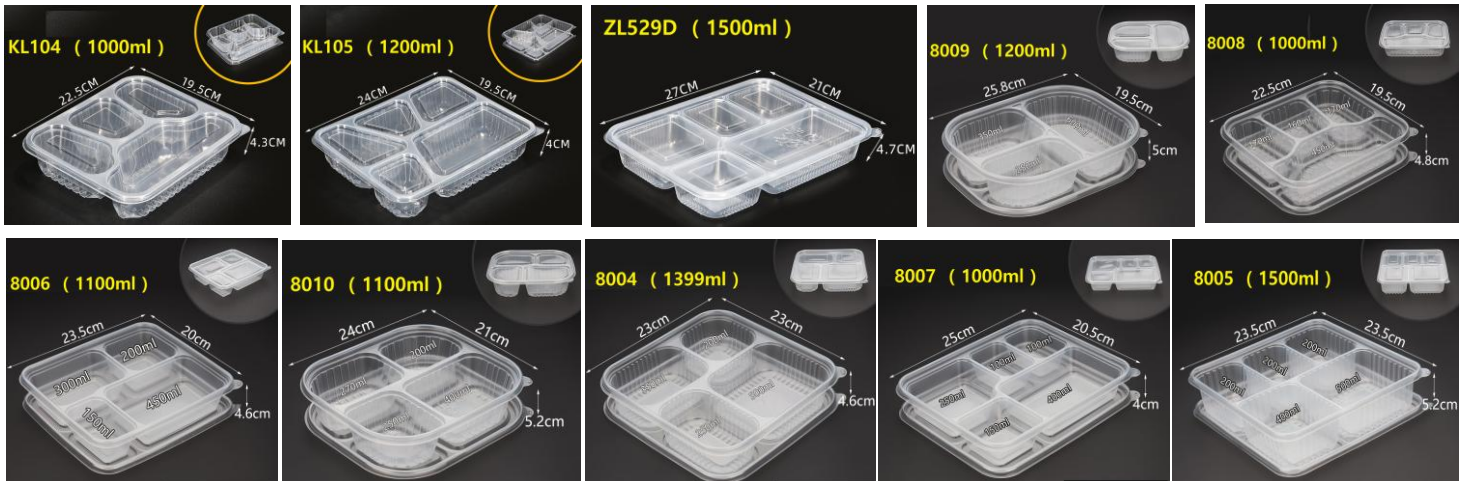

PFC - 003 B CLEAR PLASTIC BENTO BOX SET

MODEL NO	STYLE NO	SIZE (inch) L x W x H	QTY / CTN	PRICE PER CTN	
				50.CTN	500.CTN
PFC - 003 B	SAME AS : PFC-003 A