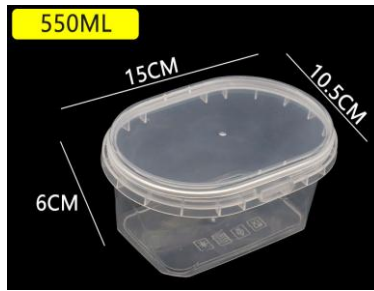

PFC - 013

PLASTIC FOOD & DESSERTS CONTAINER WITH LID

4.COLOR

MODEL NO	STYLE NO	SIZE (cm) L x W x H	QTY / CTN	PRICE PER CTN	
				50.CTN	500.CTN
PFC - 013	PHOTO SAMPLE		150 ~ 200		

PFC - 014