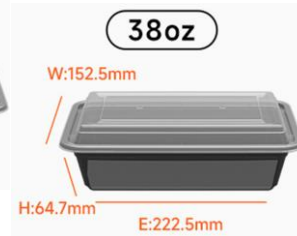

PFC - 005

PLASTIC FOOD CONTAINER WITH LID (RECTANGULAR)

MODEL NO	CAPACITY	SIZE (mm) L x W x H	QTY / CTN	PRICE PER CTN	
				50.CTN	500.CTN
PFC - 005	8.oz	photo sample	150		
	12.oz	"	150		
	16.oz	"	150		
	24.oz	"	150		
	28.oz	"	150		
	32.oz	"	150		
	38.oz	"	150		
	28.oz	2 COMPARTMENT	150