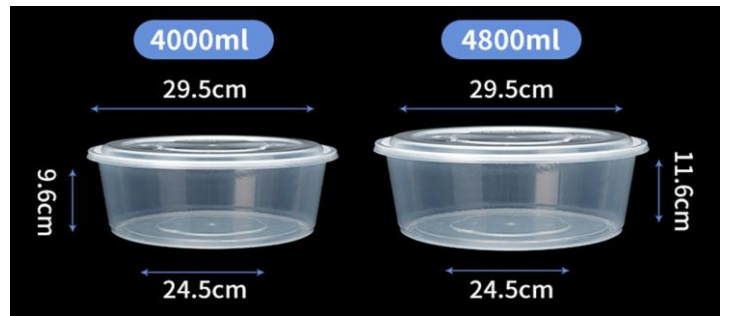

PFC - 030

PLASTIC FOOD CONTAINER WITH LID ( BOWL ) - BLACK & CLEAR

MODEL NO	STYLE NO	SIZE ( cm ) L x W x H	QTY / CTN	PRICE PER CTN	
				50.CTN	500.CTN
PFC - 030	PHOTO SAMPLE		200		

**PFC - 031**

**PLASTIC FOOD CONTAINER WITH LID ( BOWL ) - BLACK & CLEAR**