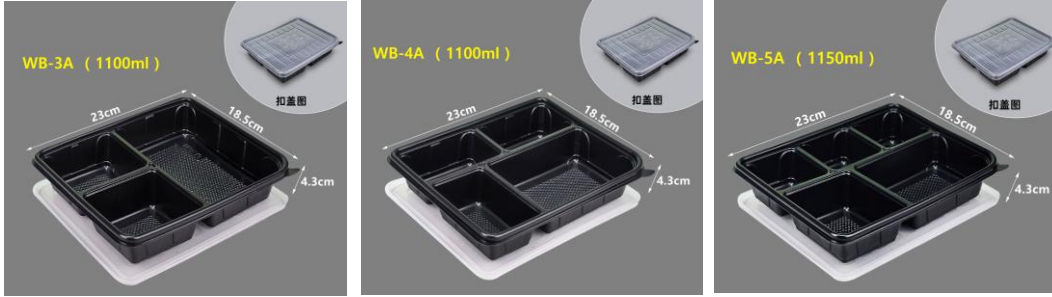

**PFC - 002**

**RECTANGULAR BLACK PLASTIC LUNCH BOX WITH LID**

MODEL NO	STYLE NO	SIZE (inch) L x W x H	QTY / CTN	PRICE PER CTN	
				50.CTN	500.CTN
PFC - 002	505	5.4 x 4.4 x 2	400		
	507	6.6 x 4.9 x 2	400		
	510	7.3 x 5.1 x 1.8	400		
	515	8 x 5.7 x 1.8	400		
	520	8.4 x 5.7 x 1.8	400		
	525	9.1 x 6.5 x 1.8	400		
	530	10.4 x 8 x 1.8	200		

## PFC - 003 A BLACK PLASTIC BENTO BOX SET

MODEL NO	STYLE NO	SIZE (inch) L x W x H	QTY / CTN	PRICE PER CTN	
				50.CTN	500.CTN
PFC - 003 A	KL104 (1000ml)	8.8 x 7.6 x 2	200		
	KL105 (1200ml)	9.4 x 7.6 x 2	200		
	ZL529D (1500ml)	10.6 x 8.2 x 2	100		
	8009 (1200ml)	10.1 x 7.6 x 2.5	200		
	8008 (1000ml)	8.8 x 7.6 x 2	200		
	8006 (1100ml)	9.2 x 7.8 x 2	200		
	8010 (1100ml)	9.4 x 8.2 x 2.5	200		
	8004 (1300ml)	9 x 9 x 2	200		
	8007 (1000ml)	9.8 x 8 x 2	200		
	8005 (1500ml)	9.2 x 9.2 x 2.5	100		

## PFC - 003 B CLEAR PLASTIC BENTO BOX SET

MODEL NO	STYLE NO	SIZE (inch) L x W x H	QTY / CTN	PRICE PER CTN	
				50.CTN	500.CTN
PFC - 003 B	SAME AS : PFC-003 A				

PFC - 004

BLACK PLASTIC BENTO BOX SET

MODEL NO	STYLE NO	SIZE ( inch ) L x W x H	QTY / CTN	PRICE PER CTN	
				50.CTN	500.CTN
PFC - 004	WB-3A (1100ml)	9 x 7.2 x 2	200		
	WB-4A (1100ml)	9 x 7.2 x 2	200		
	WB-5A (1150ml)	9 x 7.2 x 2	200		