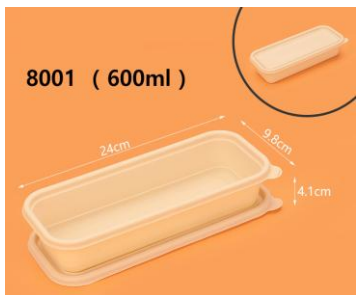

PFC - 007

PLASTIC CHICKEN ROASTER CONTAINER WITH DOME LID

MODEL NO	CAPACITY	SIZE (inch) L x W x H	QTY / CTN	PRICE PER CTN	
				50.CTN	500.CTN
PFC - 007	1200ml	12.4 x 9 x 4.8	80		

PFC - 008

PLASTIC BENTO BOX SET