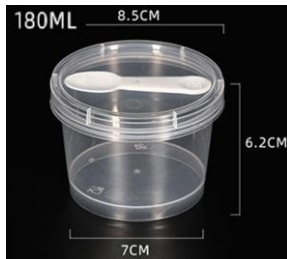

PFC - 013

PLASTIC FOOD & DESSERTS CONTAINER WITH LID

4.COLOR

MODEL NO	STYLE NO	SIZE (cm) L x W x H	QTY / CTN	PRICE PER CTN	
				50.CTN	500.CTN
PFC - 013	PHOTO SAMPLE		150 ~ 200		

PFC - 014

PLASTIC FOOD & DESSERTS CONTAINER WITH LID