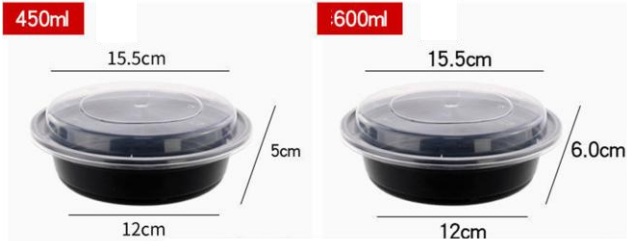

PFC - 030

PLASTIC FOOD CONTAINER WITH LID (BOWL) - BLACK & CLEAR

MODEL NO	STYLE NO	SIZE (cm) L x W x H	QTY / CTN	PRICE PER CTN	
				50.CTN	500.CTN
PFC - 030	PHOTO SAMPLE		200