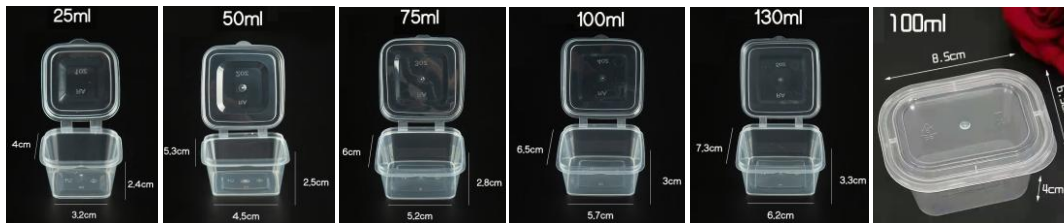

PFC - 034

PLASTIC SAUCE BOX

MODEL NO	STYLE NO	SIZE (cm) L x W x H	QTY / CTN	PRICE PER CTN	
				50.CTN	500.CTN
PFC - 034	PHOTO SAMPLE		500 ~ 1000