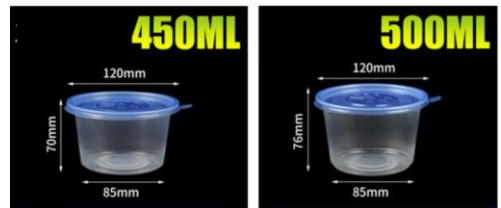

## PLASTIC LUNCH BOX WITH LID

MODEL NO	STYLE NO	SIZE (inch) L x W x H	QTY / CTN	PRICE PER CTN	
				50.CTN	500.CTN
PFC - 009	GZ-12 ( 12oz )	5.9 x 4.6 x 2	150		
	GZ-16 ( 20oz )	7.8 x 5.4 x 2	150		
	GZ-24 ( 24oz )	7.8 x 5.4 x 2.5	150		
	GZ-26 ( 26oz )	8.8 x 6.1 x 2.5	150		
	GZ-32 ( 32oz )	8.8 x 6.1 x 2.8	150		
	GZ-32-2 ( 32oz )	8.8 x 6.1 x 2.8	150		
	GZ-38 ( 38oz )	8.8 x 6.1 x 3.0	150		

## BOAT-SHAPED SUSHI TRAY SET

\* COLOR : 5

SIZE : S / M / L

MODEL NO	STYLE NO	SIZE (inch) L x W x H	QTY / CTN	PRICE PER CTN	
				50.CTN	500.CTN
PFC - 010	7101 - S	11.4 x 6 x 2	150		
	7102 - M	14.5 x 7.1 x 2.8	150		
	7103 - L	17.7 x 8.8 x 2.8	150		