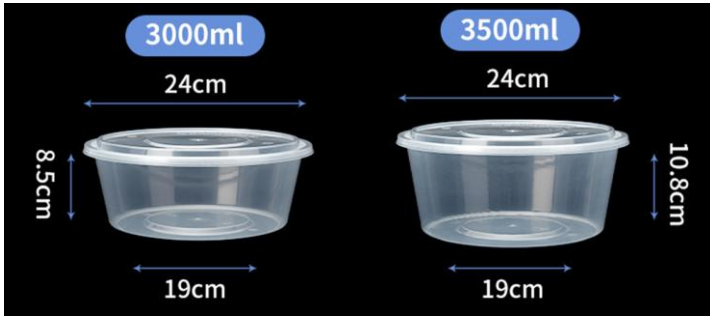

PFC - 030

PLASTIC FOOD CONTAINER WITH LID ( BOWL ) - BLACK & CLEAR

MODEL NO	STYLE NO	SIZE ( cm ) L x W x H	QTY / CTN	PRICE PER CTN	
				50.CTN	500.CTN
PFC - 030	PHOTO SAMPLE		200		

**PFC - 031**

**PLASTIC FOOD CONTAINER WITH LID ( BOWL ) - BLACK & CLEAR**