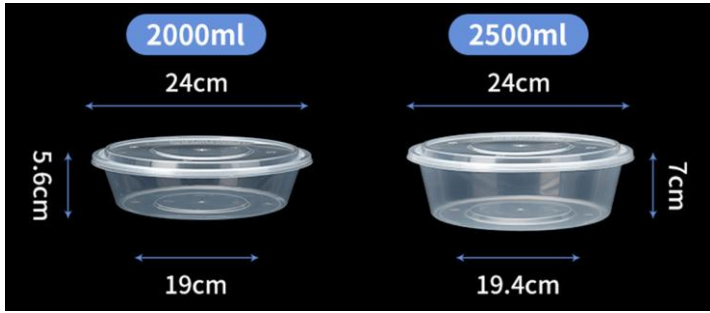

PFC - 030

PLASTIC FOOD CONTAINER WITH LID ( BOWL ) - BLACK & CLEAR

MODEL NO	STYLE NO	SIZE ( cm ) L x W x H	QTY / CTN	PRICE PER CTN	
				50.CTN	500.CTN
PFC - 030	PHOTO SAMPLE		200		

**PFC - 031**

**PLASTIC FOOD CONTAINER WITH LID ( BOWL ) - BLACK & CLEAR**