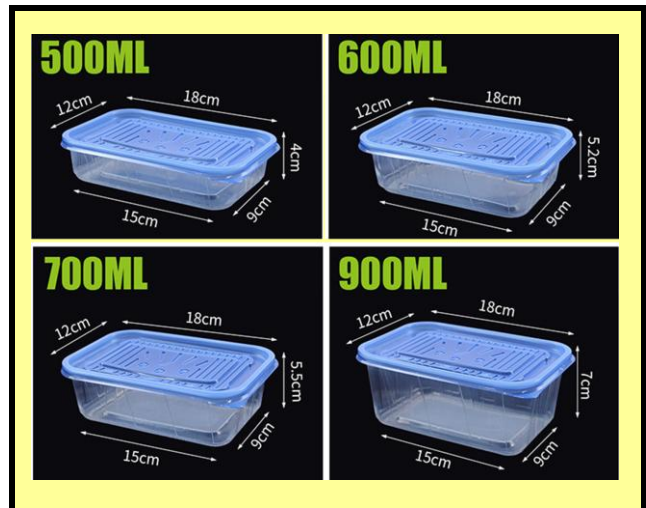

MODEL NO	STYLE NO	SIZE (mm) L x W x H	QTY / CTN	PRICE PER CTN	
				50.CTN	500.CTN
PFC - 011	PHOTO SAMPLE		200 ~ 450