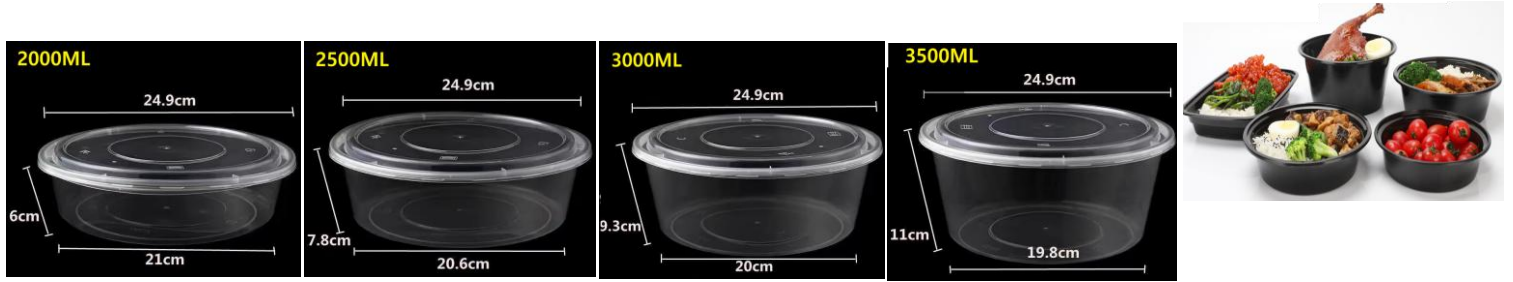

PFC - 030

PLASTIC FOOD CONTAINER WITH LID (BOWL) - BLACK & CLEAR

MODEL NO	STYLE NO	SIZE (cm) L x W x H	QTY / CTN	PRICE PER CTN	
				50.CTN	500.CTN
PFC - 030	PHOTO SAMPLE		200