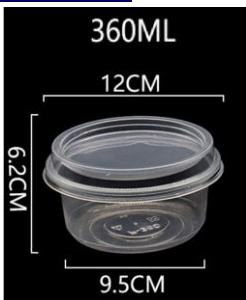

PLASTIC FOOD & DESSERTS CONTAINER WITH LID

MODEL NO	STYLE NO	SIZE (cm) L x W x H	QTY / CTN	PRICE PER CTN	
				50.CTN	500.CTN
PFC - 015	PHOTO SAMPLE		400 ~ 500