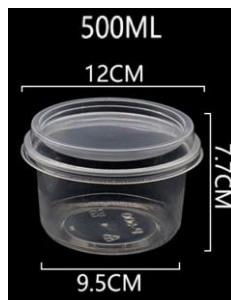

PLASTIC FOOD & DESSERTS CONTAINER WITH LID

MODEL NO	STYLE NO	SIZE (cm) L x W x H	QTY / CTN	PRICE PER CTN	
				50.CTN	500.CTN
PFC - 015	PHOTO SAMPLE		400 ~ 500