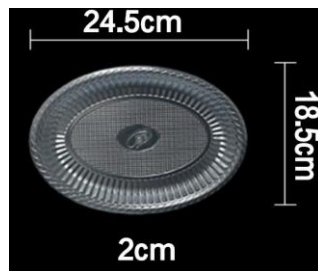

PFC - 036

PLASTIC FOOD CONTAINER WITH LID ( BOWL ) - BLACK & CLEAR

MODEL NO	STYLE NO	SIZE ( mm ) L x W x H	QTY / CTN	PRICE PER CTN	
				50.CTN	500.CTN
PFC - 036	PHOTO SAMPLE		150		

PFC - 037

PLASTIC ROUND & OVAL PLATE