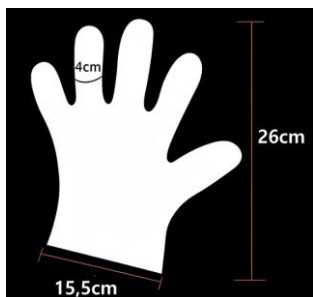

MODEL NO	WEIGHT (gram)	SIZE / COLOR	PCS /PACK	PACK /CTN	PCS /CTN	PRICE	
						100CTN	300CTN
GLV - 005	0.4 / 0.6	ONE SIZE (ONE COLOR)	100	100	10000		
	0.8		200	50	10000		
	1.0 / 1.2		500	20	10000		

GLV - 006