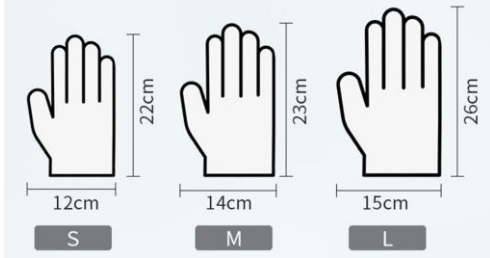

GLV - 003

PVC - FOOD SERVICE DISPOSABLE GLOVE (3 / 4 / 5.MIL)

Palm length : same as (GLV-001)

MODEL NO	COLOR	SIZE	PCS /PACK	PACK /CTN	PCS /CTN	PRICE	
						100CTN	300CTN
GLV - 003	4.color	S / M / L / XL	100	10	1000		
			50	20	1000		

GLV - 004

TPE - FOOD SERVICE DISPOSABLE GLOVE