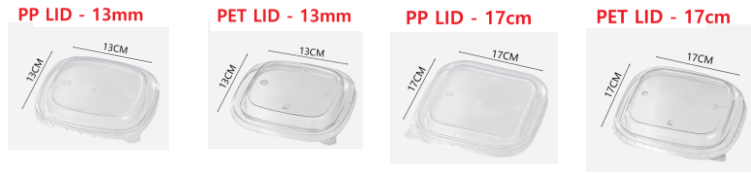

EFC - 012 KRAFT TAKE-OUT BOX (SQUARE)

MODEL NO	STYLE NO	SIZE (cm) L x W x H	QTY / CTN	PRICE PER CTN	
				50.CTN	500.CTN
EFC - 012	PHOTO SAMPLE		200 ~ 300