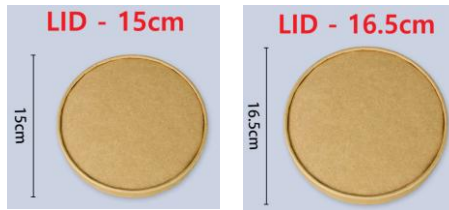

EFC - 005

KRAFT TAKE-OUT BOX

MODEL NO	STYLE NO	SIZE (cm) L x W x H	QTY / CTN	PRICE PER CTN	
				50.CTN	500.CTN
EFC - 005	PHOTO SAMPLE		300 ~ 500		

EFC - 006

KRAFT TAKE-OUT BOX

MODEL NO	STYLE NO	SIZE (cm) L x W x H	QTY / CTN	PRICE PER CTN	
				50.CTN	500.CTN
EFC - 006	PHOTO SAMPLE		300 ~ 500		

EFC - 007 A

KRAFT SALAD BOWL

MODEL NO	STYLE NO	SIZE (cm) L x W x H	QTY / CTN	PRICE PER CTN	
				50.CTN	500.CTN
EFC - 007 A	PHOTO SAMPLE		300 ~ 500		

EFC - 007 B KRAFT SALAD BOWL

STYLE / SIZE	SAME AS (EFC - 007 A)
COLOR	WHITE / BEIGE / NATURAL