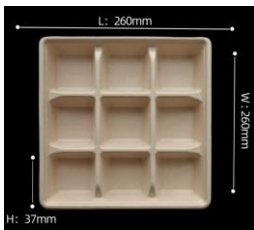

BAGASSE FOOD CONTAINER (SQUARE)

MODEL NO	STYLE NO	SIZE (mm) L x W x H	QTY / CTN	PRICE PER CTN	
				50.CTN	500.CTN
EFC - 029	PHOTO SAMPLE		100		

EFC - 030