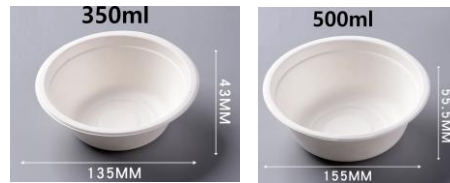

EFC - 001 A

BAGASSE ROUND PLATE (NATURAL & WHITE)

MODEL NO	STYLE NO	SIZE (mm) L x W x H	QTY / CTN	PRICE PER CTN	
				50.CTN	500.CTN
EFC - 001 A	PHOTO SAMPLE		500 ~ 1000		

EFC - 001 B

BAGASSE OVAL PLATE (NATURAL & WHITE)