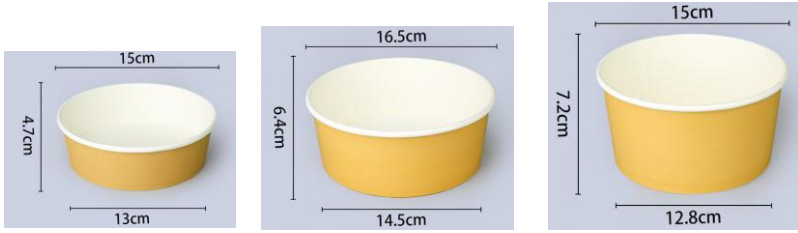

EFC - 007 A

KRAFT SALAD BOWL

MODEL NO	STYLE NO	SIZE (cm) L x W x H	QTY / CTN	PRICE PER CTN	
				50.CTN	500.CTN
EFC - 007 A	PHOTO SAMPLE		300 ~ 500		

EFC - 007 B KRAFT SALAD BOWL

STYLE / SIZE	SAME AS (EFC - 007 A)
COLOR	WHITE / BEIGE / NATURAL