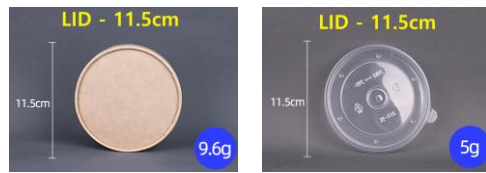

EFC - 008 KRAFT BOWL

MODEL NO	STYLE NO	SIZE (cm) L x W x H	QTY / CTN	PRICE PER CTN	
				50.CTN	500.CTN
EFC - 008	PHOTO SAMPLE		300 ~ 500