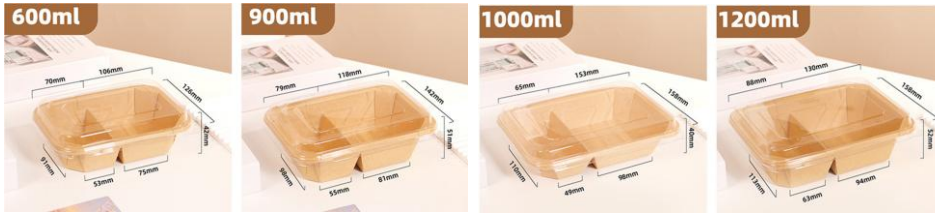

EFC - 027

KRAFT TAKE-OUT BOX

MODEL NO	STYLE NO	SIZE (mm) L x W x H	QTY / CTN	PRICE PER CTN	
				50.CTN	500.CTN
EFC - 027	PHOTO SAMPLE		100 ~ 200		

EFC - 028