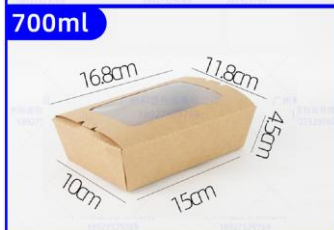

EFC - 011 KRAFT TAKE-OUT BOX

2.COLOR	NATURAL	WHITE

MODEL NO	STYLE NO	SIZE (cm) L x W x H	QTY / CTN	PRICE PER CTN	
				50.CTN	500.CTN
EFC - 011	PHOTO SAMPLE		300 ~ 600