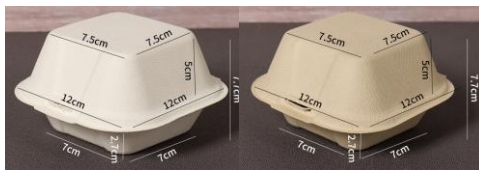

BAGASSE CONTAINER

MODEL NO	STYLE NO	SIZE (cm) L x W x H	QTY / CTN	PRICE PER CTN	
				50.CTN	500.CTN
EFC - 003	PHOTO SAMPLE		200 ~ 500