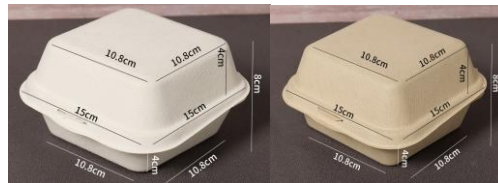

BAGASSE CONTAINER

MODEL NO	STYLE NO	SIZE (cm) L x W x H	QTY / CTN	PRICE PER CTN	
				50.CTN	500.CTN
EFC - 003	PHOTO SAMPLE		200 ~ 500