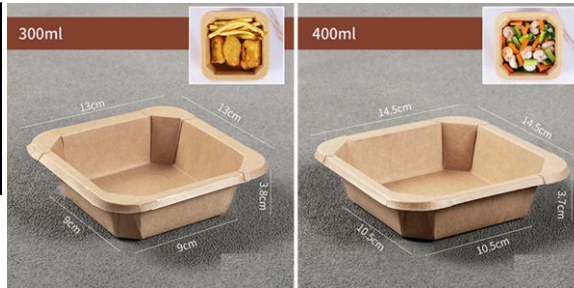

EFC - 019 KRAFT TAKE-OUT BOX (SQUARE)

MODEL NO	STYLE NO	SIZE (cm) L x W x H	QTY / CTN	PRICE PER CTN	
				50.CTN	500.CTN
EFC - 019	PHOTO SAMPLE		150