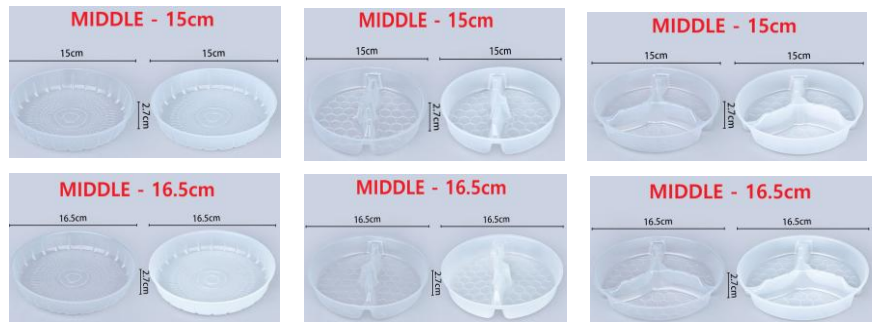

EFC - 003

BAGASSE CONTAINER

MODEL NO	STYLE NO	SIZE (cm) L x W x H	QTY / CTN	PRICE PER CTN	
				50.CTN	500.CTN
EFC - 003	PHOTO SAMPLE		200 ~ 500		

EFC - 004

PAPER CONTAINER WITH LID

MODEL NO	STYLE NO	SIZE (cm) L x W x H	QTY / CTN	PRICE PER CTN	
				50.CTN	500.CTN
EFC - 004	PHOTO SAMPLE		150 ~ 200		

EFC - 005

KRAFT TAKE-OUT BOX

MODEL NO	STYLE NO	SIZE (cm) L x W x H	QTY / CTN	PRICE PER CTN	
				50.CTN	500.CTN
EFC - 005	PHOTO SAMPLE		300 ~ 500		

EFC - 006

KRAFT TAKE-OUT BOX

MODEL NO	STYLE NO	SIZE (cm) L x W x H	QTY / CTN	PRICE PER CTN	
				50.CTN	500.CTN
EFC - 006	PHOTO SAMPLE		300 ~ 500		

EFC - 007 A

KRAFT SALAD BOWL

MODEL NO	STYLE NO	SIZE (cm) L x W x H	QTY / CTN	PRICE PER CTN	
				50.CTN	500.CTN
EFC - 007 A	PHOTO SAMPLE		300 ~ 500		

EFC - 007 B KRAFT SALAD BOWL

STYLE / SIZE	SAME AS (EFC - 007 A)
COLOR	WHITE / BEIGE / NATURAL