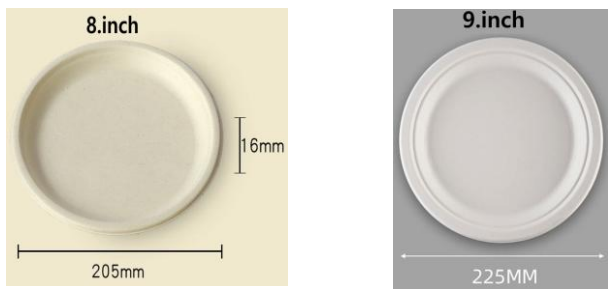

EFC - 001 A

BAGASSE ROUND PLATE (NATURAL & WHITE)

MODEL NO	STYLE NO	SIZE (mm) L x W x H	QTY / CTN	PRICE PER CTN	
				50.CTN	500.CTN
EFC - 001 A	PHOTO SAMPLE		500 ~ 1000		

EFC - 001 B

BAGASSE OVAL PLATE (NATURAL & WHITE)