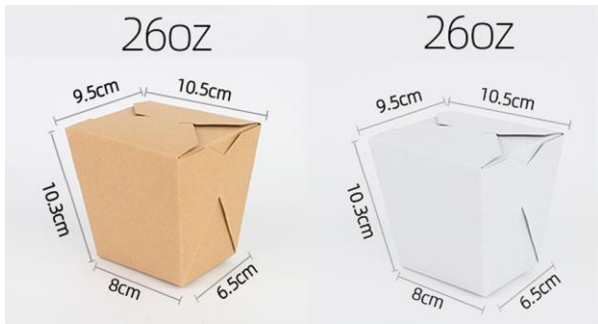

EFC - 003

BAGASSE CONTAINER

MODEL NO	STYLE NO	SIZE (cm) L x W x H	QTY / CTN	PRICE PER CTN	
				50.CTN	500.CTN
EFC - 003	PHOTO SAMPLE		200 ~ 500		

EFC - 004

PAPER CONTAINER WITH LID

MODEL NO	STYLE NO	SIZE (cm) L x W x H	QTY / CTN	PRICE PER CTN	
				50.CTN	500.CTN
EFC - 004	PHOTO SAMPLE		150 ~ 200		

EFC - 005

KRAFT TAKE-OUT BOX

MODEL NO	STYLE NO	SIZE (cm) L x W x H	QTY / CTN	PRICE PER CTN	
				50.CTN	500.CTN
EFC - 005	PHOTO SAMPLE		300 ~ 500		

EFC - 006

KRAFT TAKE-OUT BOX

MODEL NO	STYLE NO	SIZE (cm) L x W x H	QTY / CTN	PRICE PER CTN	
				50.CTN	500.CTN
EFC - 006	PHOTO SAMPLE		300 ~ 500		

EFC - 007 A

KRAFT SALAD BOWL

MODEL NO	STYLE NO	SIZE (cm) L x W x H	QTY / CTN	PRICE PER CTN	
				50.CTN	500.CTN
EFC - 007 A	PHOTO SAMPLE		300 ~ 500		

EFC - 007 B KRAFT SALAD BOWL

STYLE / SIZE	SAME AS (EFC - 007 A)
COLOR	WHITE / BEIGE / NATURAL