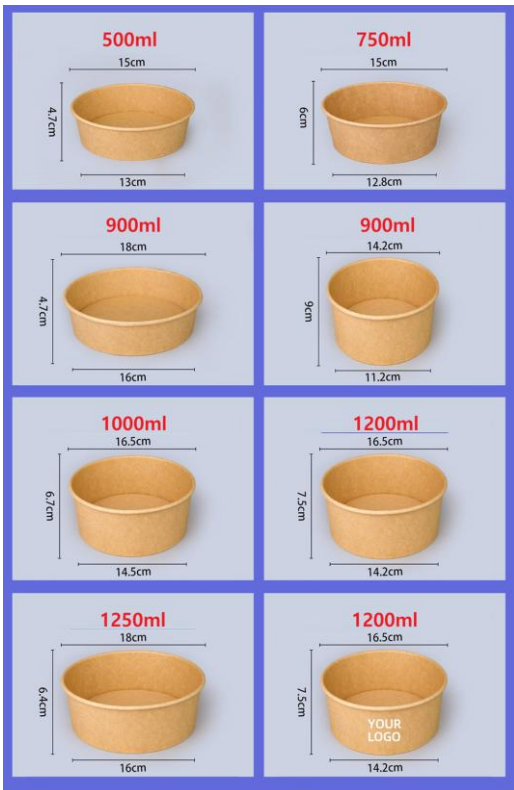

EFC - 003

BAGASSE CONTAINER

MODEL NO	STYLE NO	SIZE (cm) L x W x H	QTY / CTN	PRICE PER CTN	
				50.CTN	500.CTN
EFC - 003	PHOTO SAMPLE		200 ~ 500		

EFC - 004

PAPER CONTAINER WITH LID

MODEL NO	STYLE NO	SIZE (cm) L x W x H	QTY / CTN	PRICE PER CTN	
				50.CTN	500.CTN
EFC - 004	PHOTO SAMPLE		150 ~ 200		

EFC - 005

KRAFT TAKE-OUT BOX

MODEL NO	STYLE NO	SIZE (cm) L x W x H	QTY / CTN	PRICE PER CTN	
				50.CTN	500.CTN
EFC - 005	PHOTO SAMPLE		300 ~ 500		

EFC - 006

KRAFT TAKE-OUT BOX

MODEL NO	STYLE NO	SIZE (cm) L x W x H	QTY / CTN	PRICE PER CTN	
				50.CTN	500.CTN
EFC - 006	PHOTO SAMPLE		300 ~ 500		

EFC - 007 A

KRAFT SALAD BOWL

MODEL NO	STYLE NO	SIZE (cm) L x W x H	QTY / CTN	PRICE PER CTN	
				50.CTN	500.CTN
EFC - 007 A	PHOTO SAMPLE		300 ~ 500		

EFC - 007 B KRAFT SALAD BOWL

STYLE / SIZE	SAME AS (EFC - 007 A)
COLOR	WHITE / BEIGE / NATURAL