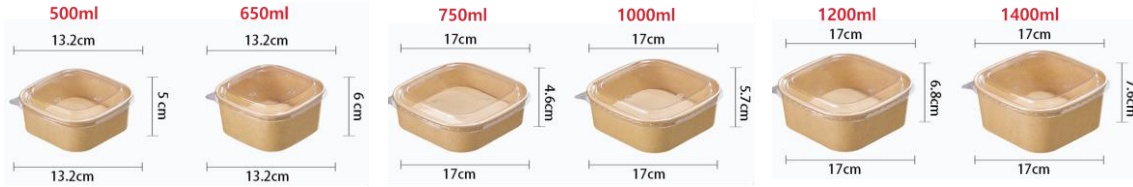

EFC - 012 KRAFT TAKE-OUT BOX (SQUARE)

MODEL NO	STYLE NO	SIZE (cm) L x W x H	QTY / CTN	PRICE PER CTN	
				50.CTN	500.CTN
EFC - 012	PHOTO SAMPLE		200 ~ 300