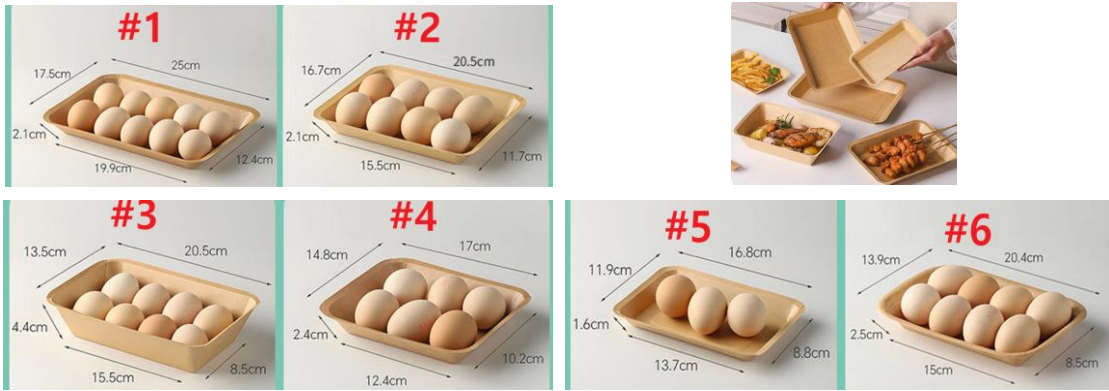

EFC - 015

KRAFT RECTANGULAR FOOD TRAY

MODEL NO	STYLE NO	SIZE (cm) L x W x H	QTY / CTN	PRICE PER CTN	
				50.CTN	500.CTN
EFC - 015	PHOTO SAMPLE		400 ~ 500