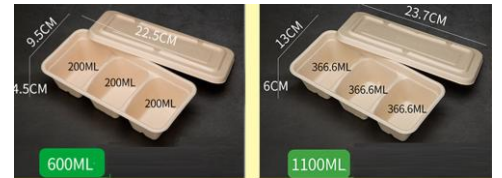

EFC - 018 PAPER TAKE-OUT BOX

MODEL NO	STYLE NO	SIZE (cm) L x W x H	QTY / CTN	PRICE PER CTN	
				50.CTN	500.CTN
EFC - 018	PHOTO SAMPLE		150