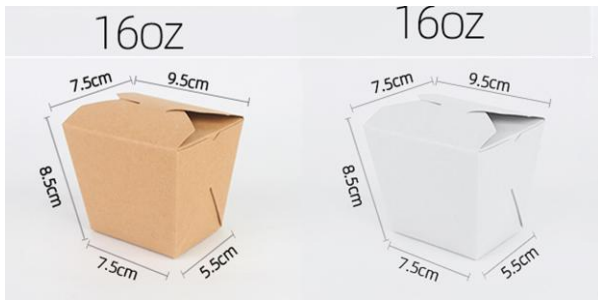

EFC - 003

BAGASSE CONTAINER

MODEL NO	STYLE NO	SIZE (cm) L x W x H	QTY / CTN	PRICE PER CTN	
				50.CTN	500.CTN
EFC - 003	PHOTO SAMPLE		200 ~ 500		

EFC - 004

PAPER CONTAINER WITH LID

MODEL NO	STYLE NO	SIZE (cm) L x W x H	QTY / CTN	PRICE PER CTN	
				50.CTN	500.CTN
EFC - 004	PHOTO SAMPLE		150 ~ 200		

EFC - 005

KRAFT TAKE-OUT BOX

MODEL NO	STYLE NO	SIZE (cm) L x W x H	QTY / CTN	PRICE PER CTN	
				50.CTN	500.CTN
EFC - 005	PHOTO SAMPLE		300 ~ 500		

EFC - 006

KRAFT TAKE-OUT BOX

MODEL NO	STYLE NO	SIZE (cm) L x W x H	QTY / CTN	PRICE PER CTN	
				50.CTN	500.CTN
EFC - 006	PHOTO SAMPLE		300 ~ 500		

EFC - 007 A

KRAFT SALAD BOWL

MODEL NO	STYLE NO	SIZE (cm) L x W x H	QTY / CTN	PRICE PER CTN	
				50.CTN	500.CTN
EFC - 007 A	PHOTO SAMPLE		300 ~ 500		

EFC - 007 B KRAFT SALAD BOWL

STYLE / SIZE	SAME AS (EFC - 007 A)
COLOR	WHITE / BEIGE / NATURAL