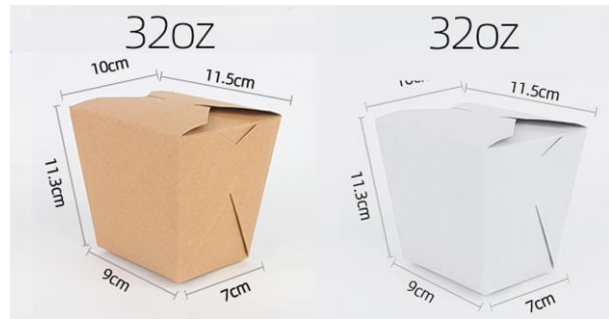

EFC - 003

BAGASSE CONTAINER

MODEL NO	STYLE NO	SIZE (cm) L x W x H	QTY / CTN	PRICE PER CTN	
				50.CTN	500.CTN
EFC - 003	PHOTO SAMPLE		200 ~ 500		

EFC - 004

PAPER CONTAINER WITH LID

MODEL NO	STYLE NO	SIZE (cm) L x W x H	QTY / CTN	PRICE PER CTN	
				50.CTN	500.CTN
EFC - 004	PHOTO SAMPLE		150 ~ 200		

EFC - 005

KRAFT TAKE-OUT BOX

MODEL NO	STYLE NO	SIZE (cm) L x W x H	QTY / CTN	PRICE PER CTN	
				50.CTN	500.CTN
EFC - 005	PHOTO SAMPLE		300 ~ 500		

EFC - 006

KRAFT TAKE-OUT BOX

MODEL NO	STYLE NO	SIZE (cm) L x W x H	QTY / CTN	PRICE PER CTN	
				50.CTN	500.CTN
EFC - 006	PHOTO SAMPLE		300 ~ 500		

EFC - 007 A

KRAFT SALAD BOWL

MODEL NO	STYLE NO	SIZE (cm) L x W x H	QTY / CTN	PRICE PER CTN	
				50.CTN	500.CTN
EFC - 007 A	PHOTO SAMPLE		300 ~ 500		

EFC - 007 B KRAFT SALAD BOWL

STYLE / SIZE	SAME AS (EFC - 007 A)
COLOR	WHITE / BEIGE / NATURAL