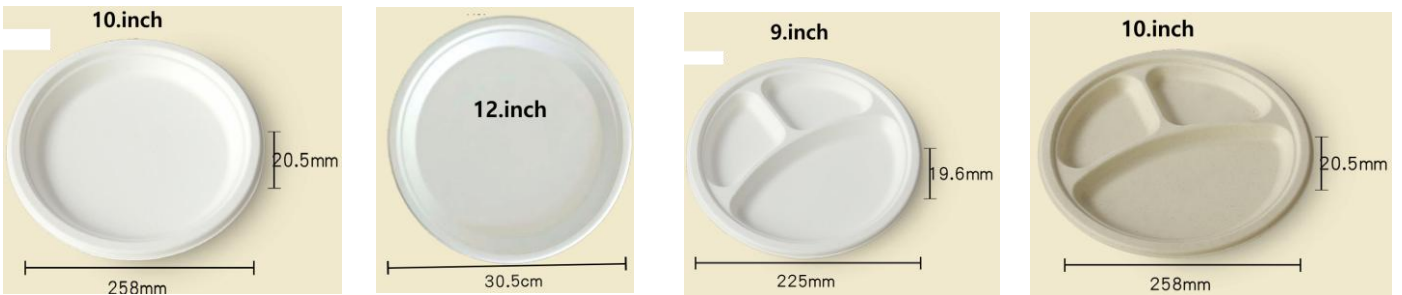

EFC - 001 A

BAGASSE ROUND PLATE (NATURAL & WHITE)

MODEL NO	STYLE NO	SIZE (mm) L x W x H	QTY / CTN	PRICE PER CTN	
				50.CTN	500.CTN
EFC - 001 A	PHOTO SAMPLE		500 ~ 1000		

EFC - 001 B

BAGASSE OVAL PLATE (NATURAL & WHITE)