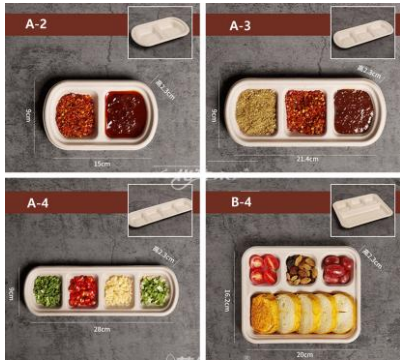

MODEL NO	STYLE NO	SIZE (cm) L x W x H	QTY / CTN	PRICE PER CTN	
				50.CTN	500.CTN
EFC - 021	PHOTO SAMPLE		150		

EFC - 022

PAPER TAKE-OUT BOX (TACO +)

MODEL NO	STYLE NO	SIZE (cm) L x W x H	QTY / CTN	PRICE PER CTN	
				50.CTN	500.CTN
EFC - 022	PHOTO SAMPLE		150		

EFC - 023

CORN STARCH FOOD CONTAINER

MODEL NO	STYLE NO	SIZE (cm) L x W x H	QTY / CTN	PRICE PER CTN	
				50.CTN	500.CTN
EFC - 023	PHOTO SAMPLE		70 ~ 100		

EFC - 024

PAPER SAUCE BOX

MODEL NO	STYLE NO	SIZE (cm) L x W x H	QTY / CTN	PRICE PER CTN	
				50.CTN	500.CTN
EFC - 024	PHOTO SAMPLE		300 ~ 500		