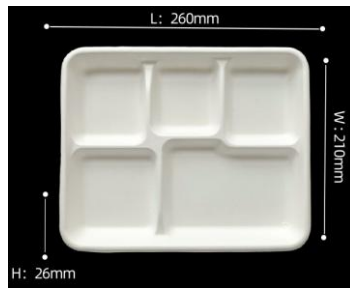

EFC - 001 A

BAGASSE ROUND PLATE (NATURAL & WHITE)

MODEL NO	STYLE NO	SIZE (mm) L x W x H	QTY / CTN	PRICE PER CTN	
				50.CTN	500.CTN
EFC - 001 A	PHOTO SAMPLE		500 ~ 1000		

EFC - 001 B

BAGASSE OVAL PLATE (NATURAL & WHITE)

MODEL NO	STYLE NO	SIZE (mm) L x W x H	QTY / CTN	PRICE PER CTN	
				50.CTN	500.CTN
EFC - 001 B	PHOTO SAMPLE		400 ~ 600		

EFC - 002

BAGASSE DINNER TRAY (NATURAL & WHITE)

MODEL NO	STYLE NO	SIZE (mm) L x W x H	QTY / CTN	PRICE PER CTN	
				50.CTN	500.CTN
EFC - 002	PHOTO SAMPLE		500		

EFC - 003

BAGASSE CONTAINER

MODEL NO	STYLE NO	SIZE (cm) L x W x H	QTY / CTN	PRICE PER CTN	
				50.CTN	500.CTN
EFC - 003	PHOTO SAMPLE		200 ~ 500		

EFC - 004

PAPER CONTAINER WITH LID

MODEL NO	STYLE NO	SIZE (cm) L x W x H	QTY / CTN	PRICE PER CTN	
				50.CTN	500.CTN
EFC - 004	PHOTO SAMPLE		150 ~ 200		