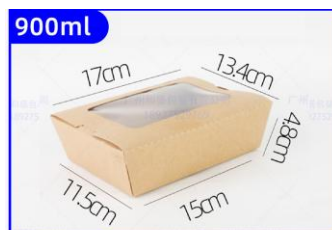

EFC - 011 KRAFT TAKE-OUT BOX

2.COLOR	NATURAL	WHITE

MODEL NO	STYLE NO	SIZE (cm) L x W x H	QTY / CTN	PRICE PER CTN	
				50.CTN	500.CTN
EFC - 011	PHOTO SAMPLE		300 ~ 600