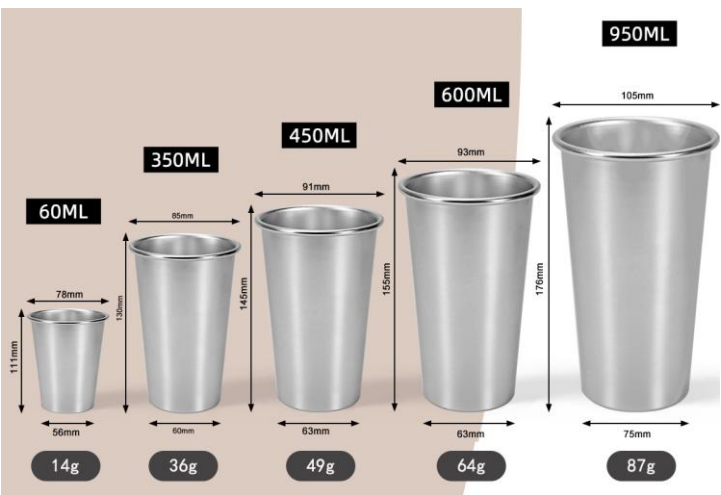

DKW - 037

ALUMINUM - COLOR CHANGING CUP

MODEL NO	STYLE NO	SIZE (mm) L x W x H	QTY / CTN	PRICE PER CTN	
				30.CTN	100.CTN
DKW - 037	PHOTO SAMPLE		250