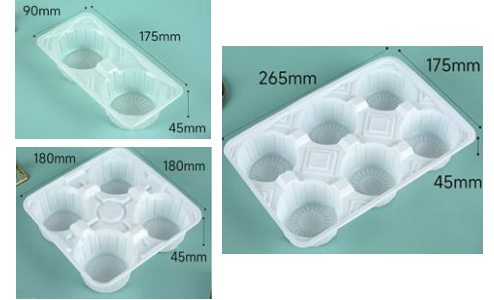

DKW - 012

PLASTIC CUP CARRIER

[A] : 2/4/6 - CLEAR / BLACK

[B]

[C]

MODEL NO	STYLE NO	SIZE (mm) L x W x H	QTY / CTN	PRICE PER CTN	
				100.CTN	500.CTN
DKW - 012	PHOTO SAMPLE		200 ~ 2000