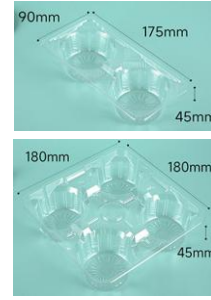

DKW - 012

PLASTIC CUP CARRIER

[A] : 2/4/6 - CLEAR / BLACK

[B]

[C]

MODEL NO	STYLE NO	SIZE (mm) L x W x H	QTY / CTN	PRICE PER CTN	
				100.CTN	500.CTN
DKW - 012	PHOTO SAMPLE		200 ~ 2000