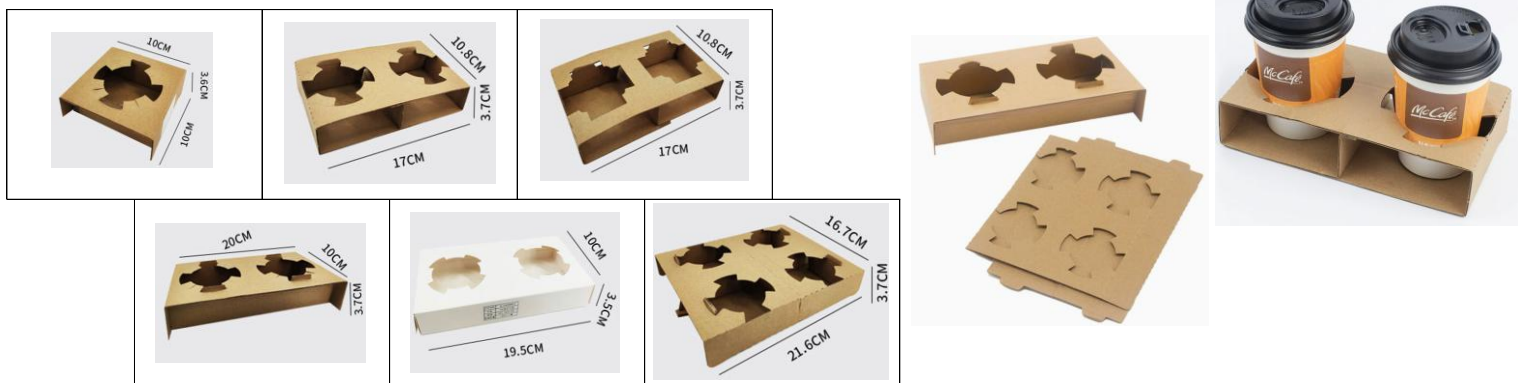

DKW - 011

KRAFT PAPER CUP CARRIER

MODEL NO	STYLE NO	SIZE (cm) L x W x H	QTY / CTN	PRICE PER CTN	
				100.CTN	500.CTN
DKW - 011	PHOTO SAMPLE		500 ~ 1000