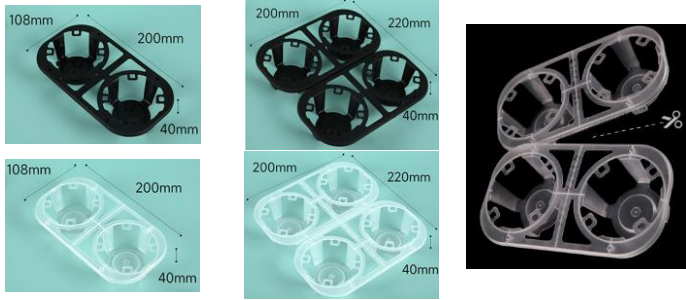

DKW - 012

PLASTIC CUP CARRIER

[A] : 2/4/6 - CLEAR / BLACK

[B]

[C]

MODEL NO	STYLE NO	SIZE (mm) L x W x H	QTY / CTN	PRICE PER CTN	
				100.CTN	500.CTN
DKW - 012	PHOTO SAMPLE		200 ~ 2000